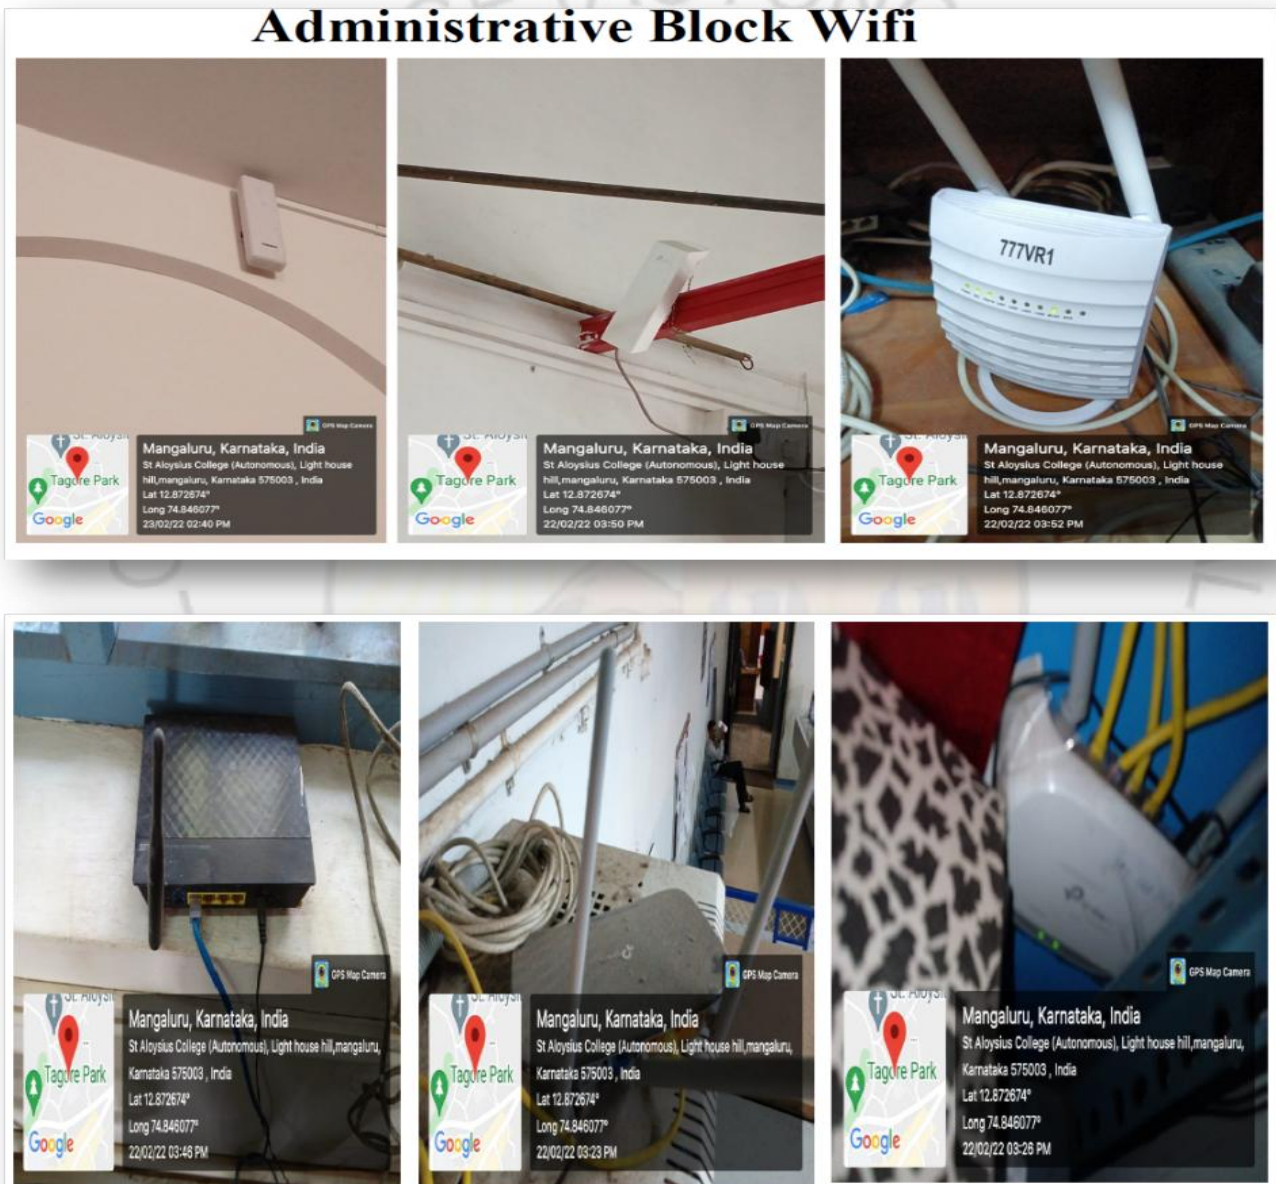

# St Aloysius College (Autonomous) Mangaluru

Criterion IV : Infrastructure and Learning Resources

Metric No. : 4.1.3

Year : 2016-2021

**4.1.3 Percentage of classrooms and seminar halls with ICT- enabled facilities such as smart class, LMS, etc. (Data for the latest completed academic year)**

## Wi-Fi and LAN Facilities

### Administrative Block Wifi