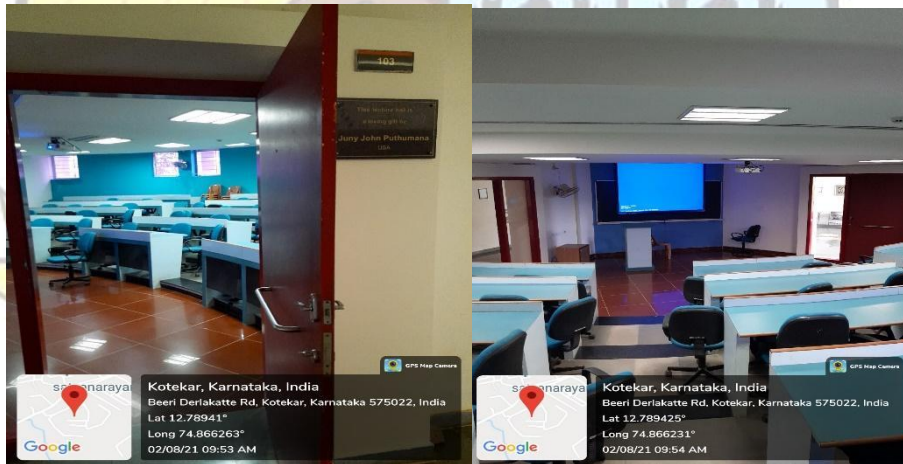

ESTD : 1880

CLASS ROOM - 104