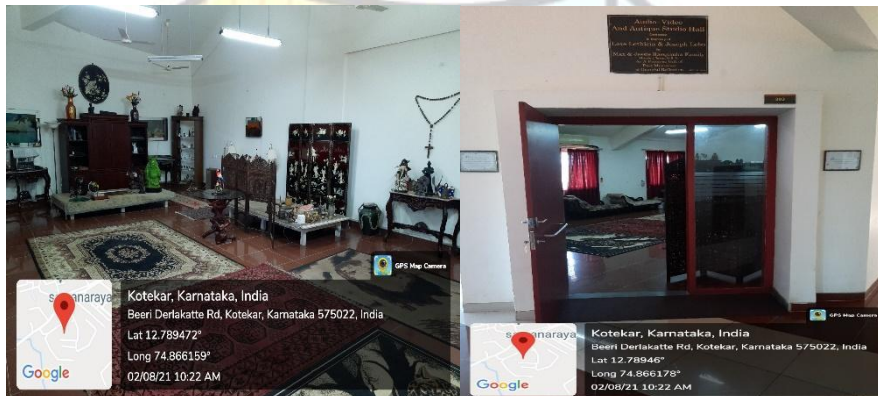

St Aloysius College (Autonomous), Mangaluru

Criterion IV: Infrastructure and Learning Resources

Metric No.:4.1.1

Year: 2021-2022

MUSEUM

ESTD : 1880